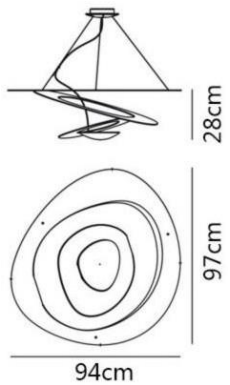

Item No: LZ-117

Dimensions: As above

Finish: Matt white

Lamp type: LED

Materials: Metal