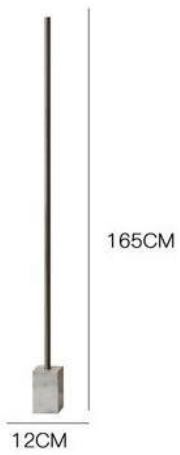

Lamp type:LED

Materials: Acrylic

Item No: LZ-302

Dimensions: As photo

Finish: Brass+Wood

Lamp type:LED

Materials: Metal

Item No: LZ-303