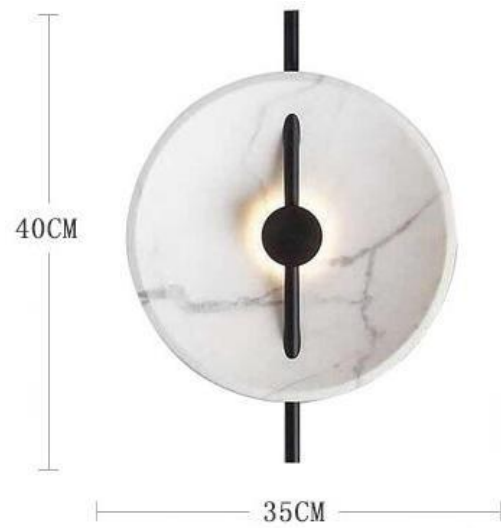

Dimensions: D80/D100cm

Finish: Clear/Light black

Lamp type: G4

Materials: Metal+Crystal glass

Item No: LZ-201

Dimensions: D20/D25cm

Finish: As above

Lamp type:LED

Materials: Metal

Item No: LZ-202

Dimensions: D25*H30cm

Finish: Matt black/Gold

Lamp type:LED

Materials: Metal+Acrylic

Item No: LZ-203

Dimensions: D35/45/60cm

Finish: As photo

Lamp type:LED

Materials: Metal

Item No: LZ-204

Dimensions: As above

Finish: Matt black/White

Lamp type:LED

Materials: Metal

Item No: LZ-205

Dimensions: As above

Finish: As photo

Lamp type:E14

Materials: Metal+Glass

Item No: LZ-206

Dimensions: As above

Finish: Marble+Matt black