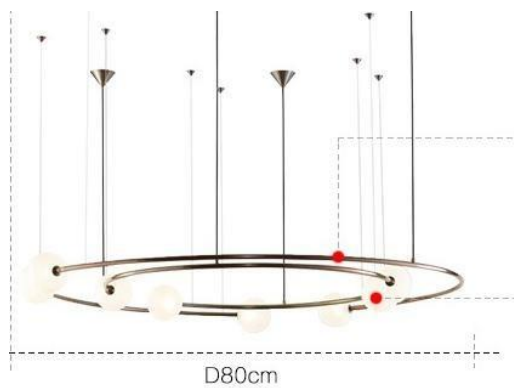

Item No: LZ-122

Dimensions: D80cm

Finish: Light gold

Lamp type:G9

Materials: Metal+glass