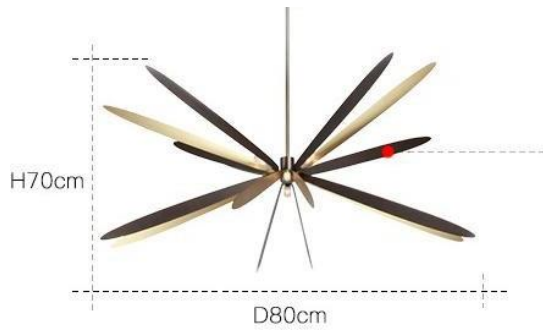

Item No: LZ-121

Dimensions: as above

Finish: Matt black+gold

Lamp type:LED

Materials: Metal