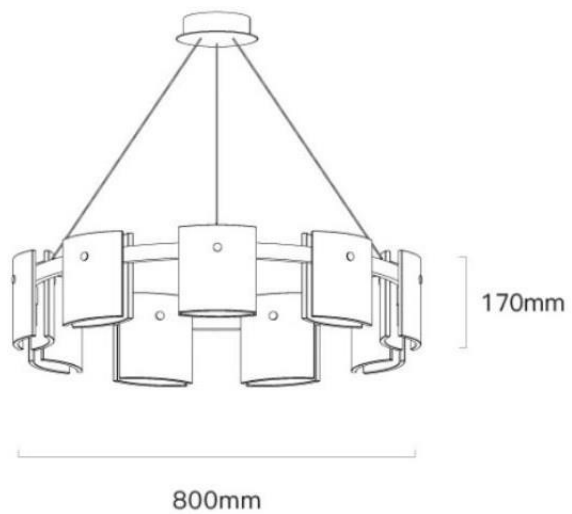

Materials: Stainless steel+Crystal

Item No: LZ-183

Dimensions: D20/40/60/80/100cm

Finish: Clear+chrome

Lamp type: SMD LED

Materials: Stainless steel+Crystal glass

Item No: LZ-102

Dimensions: As above

Item No: LZ-103

Dimensions: As above

Finish: Brass

Lamp type: LED 45W

Materials: Metal+acrylic

Item No: LZ-104

Dimensions: D40*H60cm

Finish: White+brass

Dimensions: L180*H100cm

Finish: Brass+clear /green glass

Lamp type:E14*8

Materials: Glass+Metal

Item No: LZ-108

Dimensions: as above

Finish: black

Lamp type:G9

Materials: Metal+glass

Item No: LZ-109

Dimensions: L120cm

Finish: Brass+Black

Lamp type: LED

Materials: Metal

Item No: LZ-10

Dimensions: D50*H50cm