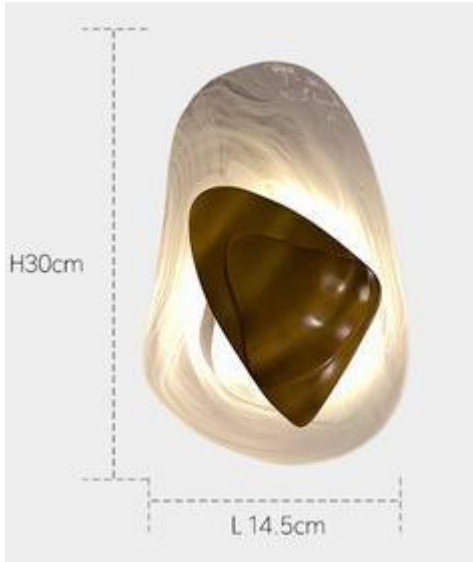

Lamp type:LED

Materials: Metal+Marble

Item No: LZ-207

Dimensions: As above

Finish:Gold

Lamp type:E14

Materials: Metal

Item No: LZ-208