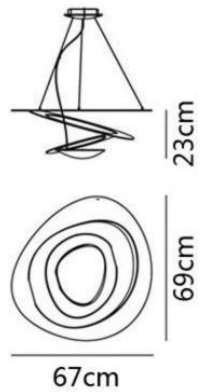

Item No: LZ-117

Dimensions: As above

Finish: Matt white

Lamp type: LED

Materials: Metal