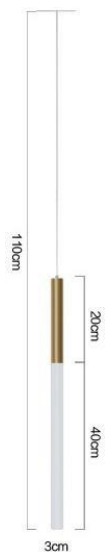

Item No: LZ-149

Dimensions: L60cm

Finish: Brass+clear

Lamp type: LED

Materials: Metal+Acrylic