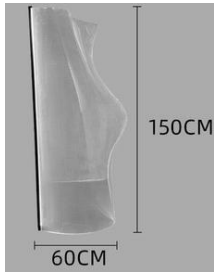

Item No: LZ-219

Dimensions: H50*W5cmFinish:

Brass

Lamp type: SMD LED

Materials: Aluminum+Acrylic

Item No: LZ-301

Dimensions: as above

Finish: As photo