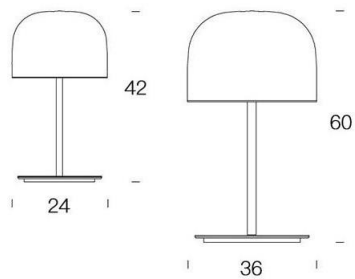

Materials: Metal+Glass

Item No: LZ-403

Dimensions: H65*L50cm

Finish: Black marble+opal white glass

Lamp type:G9

Materials: Marble+glass

Item No: LZ-404

Dimensions: as photo

Item No: LZ-406

Dimensions: As photo

Finish: Black marble+Brass+matt black

Lamp type:E27

Materials: Marble+Metal

Item No: LZ-407

Dimensions: As above, unit is cm

Finish: Rose gold

Dimensions: W38*H65cm

Finish: White+Brass

Lamp type:E27

Materials: Metal+Marble+Fabric

Item No: LZ-410

Dimensions: H40*D38cm

Finish: Matt black+marble

Lamp type:E27