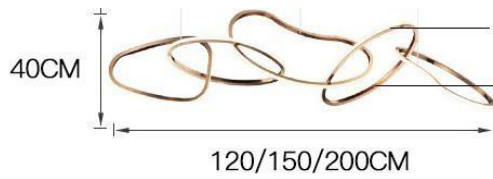

Materials: Stainless steel

Item No: LZ-181

Dimensions: D40/60/80/100cm

Finish: Brass

Lamp type: SMD LED

Materials: Stainless steel+Acrylic

Item No: LZ-182

Dimensions: D40/60/80/100/120cm

Finish: Brass

Lamp type: SMD LED

Materials: Stainless steel

Item No: LZ-131

Dimensions: D40-180cm

Finish: Gold

Lamp type:LED

Materials: Aluminum+acrylic