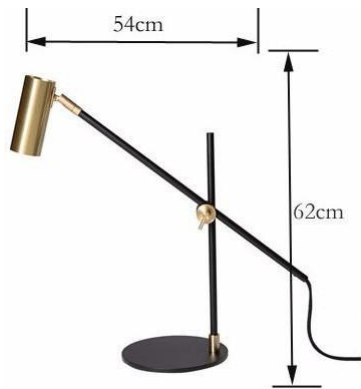

Item No: LZ-405

Dimensions: as above

Finish: Matt black+Brass

Lamp type:GU10

Materials: Metal