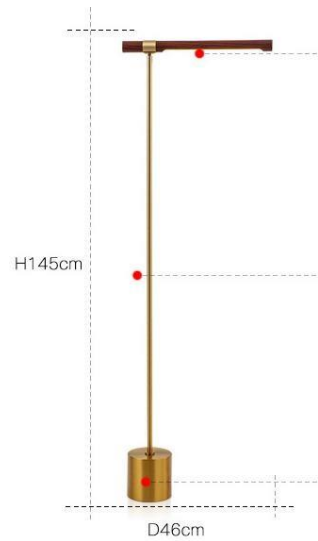

Item No: LZ-302

Dimensions: As photo

Finish: Brass+Wood

Lamp type:LED

Materials: Metal