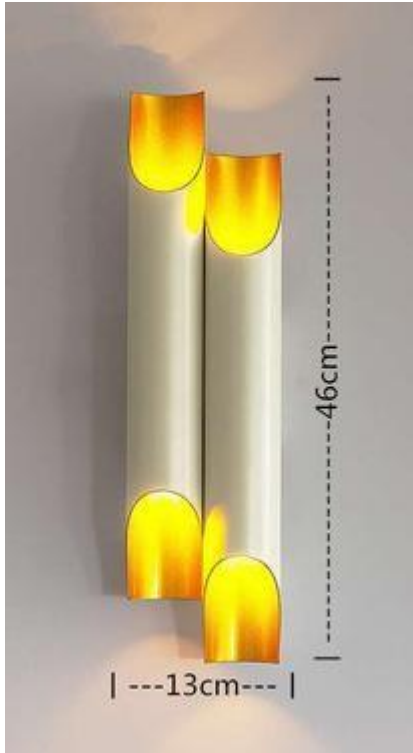

Item No: LZ-204

Dimensions: As above

Finish: Matt black/White

Lamp type:LED

Materials: Metal