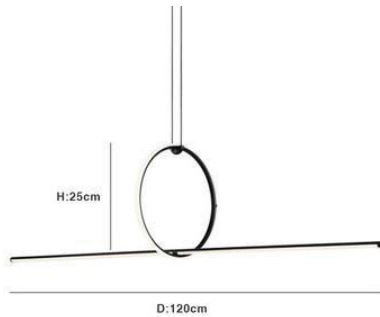

Item No: LZ-130

Dimensions: As above

Finish: Matt black

Lamp type:LED

Materials: Metal+Acrylic