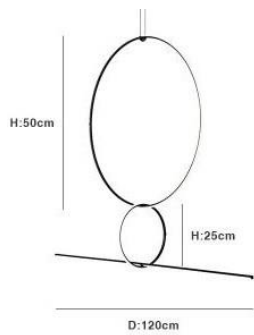

Item No: LZ-130

Dimensions: As above

Finish: Matt black

Lamp type:LED

Materials: Metal+Acrylic