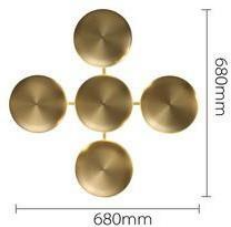

Finish: As photo

Lamp type:LED

Materials: Concrete

Item No: LZ-212

Dimensions: D25/D35cm

Finish: As photo

Lamp type:LED

Materials: Metal+glass