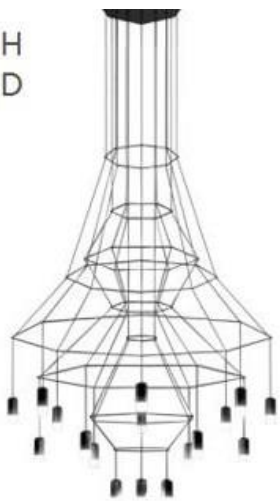

2.2m H
1.2m D