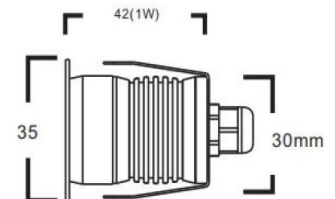

Code composition / Composizione del codice

Model	Power	CRI	RA	CCT	K	Beam °	Color	Cover	Dimming
LZ-24312-E	1W	80	>82	SDCM 3	30	3000	20	BK White	Clear On-Off
		90	>92	SDCM 3	40	4000	SL Black	Frosted