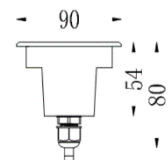

Code composition / Composizione del codice

Model	Power	CRI	RA	CCT	K	Beam °	Color	Cover	Dimming
LZ-24512	12*3W	80	>82	SDCM 3	30	3000	15-25-30	SS	Clear On-Off
			>92	SDCM 3	40	4000	Grey	Frosted DALI	

One input - one output