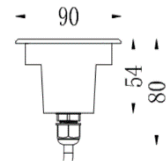

Code composition / Composizione del codice

Model	Power	CRI	RA	CCT	K	Beam °	Color	Cover	Dimming
LZ-24512	18W	80	>82	SDCM 3	30	3000	15-25-30	SS	Clear On-Off
		90	>92	SDCM 3	40	4000	Grey	Frosted DALI	

One input - one output