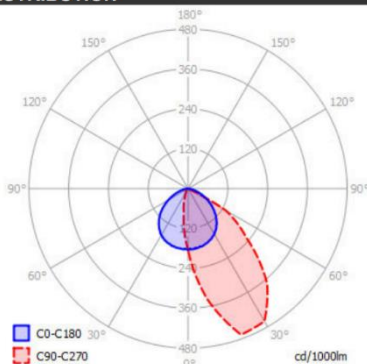

Wallwasher

Light source information

Led Typology / Tipo di Led:	SMD
Led power consumption (W)	10W/ 20W / 30W
Lumen output / Flusso 3000K CRI 90 (lm):	950lm / 1900lm / 2850lm
Led efficiency (lm/W):	95lm/W

Code composition / Composizione del codice

Model	Power	CRI	CCT K	Color	Cover	Dimming
LZ-17112	10-20-30	90	>92	3000	3000K	White On-Off
		95	>97	4000	4000K	BK

CELLO-L Family

LIGHT DISTRIBUTION

Models

Model	LZ-17112-10W	LZ-17112-20W	LZ-17112-30W
Size	147*45*49mm	280*45*49mm	412.7*45*49mm
Hole Size	140*37mm	273*37mm	405*37mm
Power	10W	20W	30W
Luminous Flux	800LM	1600LM	2400LM
CCT	3000K/4000K/6000K		
Function	Anti-Glare Linear Wall washer light		
Installation Mode	Ceiling Recessed		