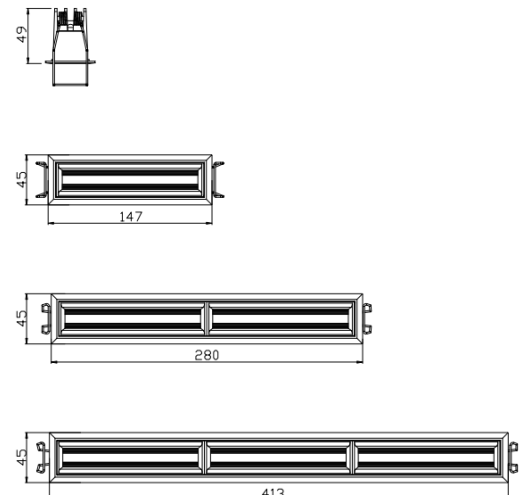

CELLO - L

High quality deep recessed wallwasher downlight to illuminate and display vertical surfaces, elegant optical design, for precise and diverse accent and vertical lighting, high visual comfort with very good glare-control, housing made of machined aluminium with sand white/black powder-coated finishing, passive extruded aluminium heatsink ensuring better heat dissipation, high reflection ratio aluminium reflector, durable and robust structure, ideal for art museums, foyers, corridors and reception areas..

Product information

LZ-17112- 10 / 20 / 30

Installation / Installazione:	Recessed / Incasso
Material / Materiale:	Die-cast Aluminum / Alluminio pressofuso
Front Cover/ Verniciatura:	Die-cast Aluminum / Alluminio pressofuso
System power(W):	10W - 20W -30W
Fixture lumen output(lm):	800lm / 1600lm / 2400lm
Life time:	LM80. 50,000hrs
Led driver / alimentatore	Included / Incluso
Tilt Angle / Angolo di inclinazione:	NO

Code composition / Composizione del codice

Model	Power	CRI	CCT K	Color	Cover	Dimming
LZ-17112	10-20-30	90	>92	3000	3000K	White On-Off
		95	>97	4000	4000K	BK

CELLO-L Family

LIGHT DISTRIBUTION

Models

Model	LZ-17112-10W	LZ-17112-20W	LZ-17112-30W
Size	147*45*49mm	280*45*49mm	412.7*45*49mm
Hole Size	140*37mm	273*37mm	405*37mm
Power	10W	20W	30W
Luminous Flux	800LM	1600LM	2400LM
CCT	3000K/4000K/6000K		
Function	Anti-Glare Linear Wall washer light		
Installation Mode	Ceiling Recessed		