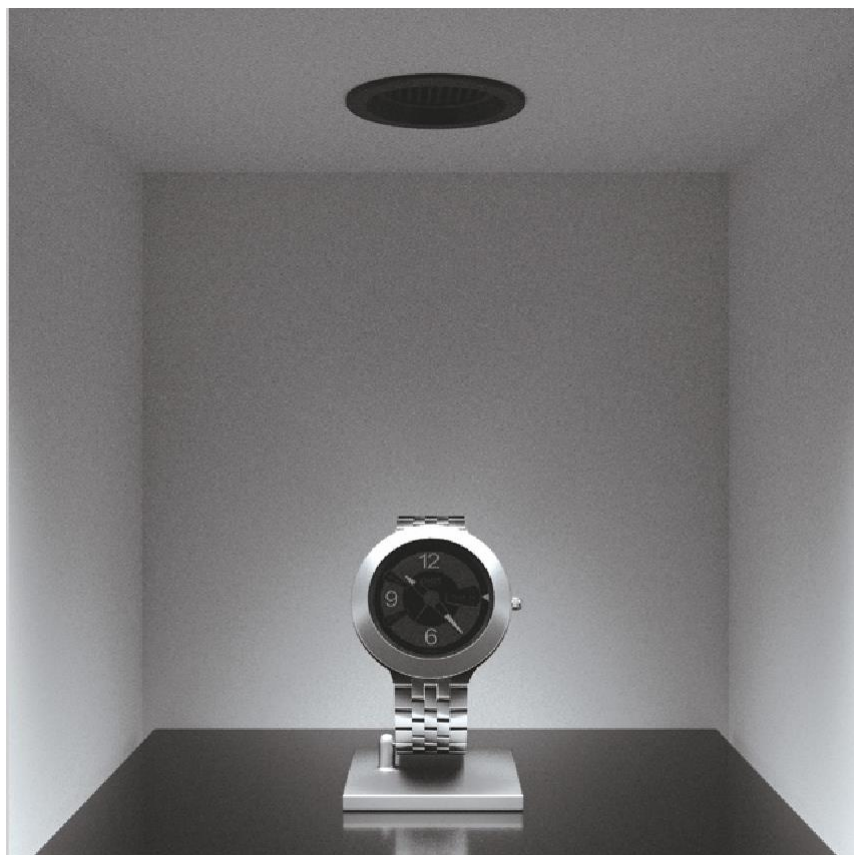

EN. Description

Recessed products range (fixed downlight and adjustable) made in aluminum by CNC machining. Surface finished by powder coating. The design allows to have low thickness products: Mila products are developed for installation where the spaces behind the ceiling and the panels are limited.

The deep front trim allow to reduce the glare created by the light source.

IT. Descrizione

Collezione di dispositivi per incasso downlight ed orientabili realizzati in alluminio lavorato CNC e verniciato in powder coating. Il design e' concepito per contenere le dimensioni in altezza generando prodotti con spessore ridotto.

MILA 12

Product information

LZ12212-12W

Installation / Installazione:	Recessed / Incassato
Material / Materiale:	Aluminum / Alluminio
Painting / Verniciatura:	Highly pure powder coating / Verniciatura a polvere
System power(W):	12
Fixture lumen output (lm):	960
System efficiency(lm/W):	80
Led driver/ alimentatore	Included / Incluso

24° - 4000K - CRI90

Double anti-dazzle design

Strong electroplate spring & plastic sleeve

Die casting aluminum radiator has fast heat dissipation

Example: Name-10W-9240-45-BK-Clear-on-off