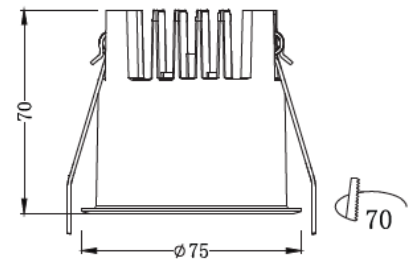

Code composition / Composizione del codice

Model	Power	CRI	RA	CCT K	Beam °	Color	Cover	Dimming
LZ12212-12	12W	92	>92 SDCM 3	30	3000	15	WH White	Clear On-Off
				40	4000	24	BK Black	Frosted DALI
				50	5000	36	SG Grey	0-10V
						60		Casambi