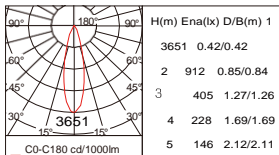

24° - 4000K - CRI90

Double anti-dazzle design