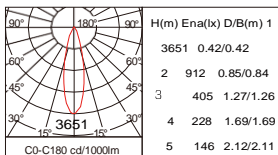

24° -4000K-CRI90

Double anti-dazzle design