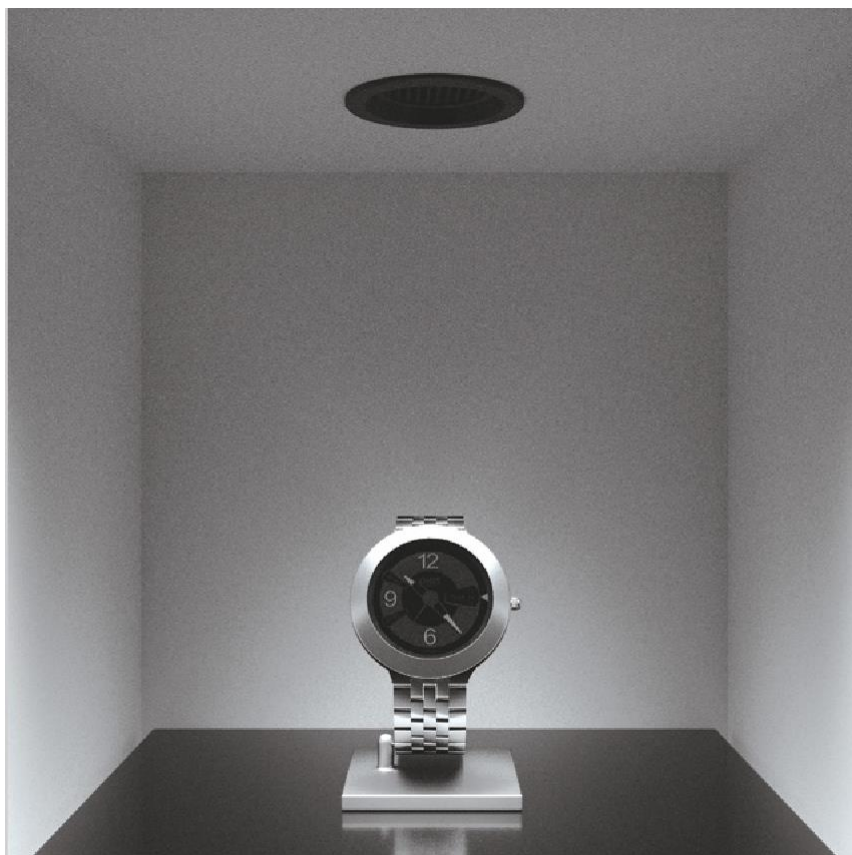

EN. Description

Recessed products range made in aluminum by CNC machining. Surface finished by powder coating. The design allows to have low thickness products: Mila products are developed for installation where the spaces behind the ceiling and the panels are limited.

The deep front trim allow to reduce the glare created by the light source.

IT. Descrizione

Collezione di dispositivi per incasso downlight ed orientabili realizzati in alluminio lavorato CNC e verniciato in powder coating. Il design e' concepito per contenere le dimensioni in altezza generando prodotti con spessore ridotto.

MILA 8

Product information

LZ12212-8W

Installation / Installazione:	Recessed / Incassato
Material / Materiale:	Aluminum / Alluminio
Painting / Verniciatura:	Highly pure powder coating / Verniciatura a polvere
System power(W):	8
Fixture lumen output(lm):	640
System efficiency(lm/W):	80
Led driver/ alimentatore	Included / Incluso

B

W

Black

White

24° -4000K-CRI90

Double anti-dazzle design

Strong electroplate spring & plastic sleeve

Die casting aluminum radiator has fast heat dissipation