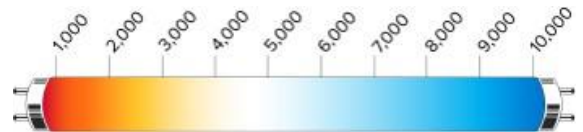

ORDERING

Model	Color of Lens	Watts	Length	Mounting Method	CCT	Driver	Accessories
LZ-17812	LM-Milky lens	020: 20W 030: 30W 040: 40W 060: 60W 080: 80W	12-2ft 13-3ft 14-4ft 16-6ft 18-8ft	B: Surface/ Suspended W: Wall	30:3000K 35:3500K 40:4000K 45:4500K 50:5000K VK-CCT tunable	D1:120/277V D2:347V D3:120-347V D4:480V D5:347-480V	A: No sensor&EM B: With Sensor C: With EM D: With Sensor&EM

CCT Tunable

3000K/3500K-Warm White

4000K-Nature White

5000K-Cold White