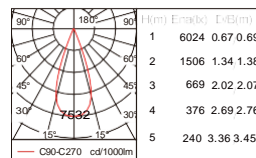

36°20 W-3000K-90CRI