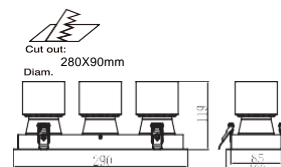

Code composition / Composizione del codice

Model	Power	CRI RA	CCT K	Beam °	Color	Cover	Dimming
LZ-1791-3*20	60W	90	>90 SDCM 3	30 3000	15	WH White	NA On-Off
LZ-1791-3*28	84W			35 3500	24	BK Black	DALI
				40 4000	36		Phase-Cut
				50 5000			1-10V