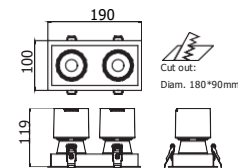

Code composition / Composizione del codice

Model	Power	CRI RA	CCT K	Beam °	Color	Cover	Dimming
LZ-1791-2*20	40W	90 >90 SDCM 3	30 3000	15	WH White	NA	On-Off
LZ-1791-2*28	56W		35 3500	24	BK Black		DALI
			40 4000	36			Phase-Cut
			50 5000				1-10V