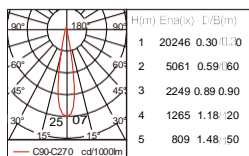

15°20 W-3000K-90CRI