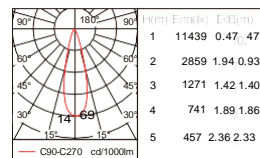

24°20 W-3000K-90CRI