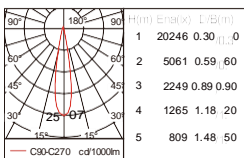

15°20 W-3000K-90CRI