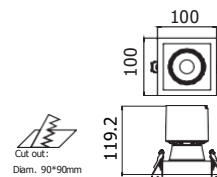

Code composition / Composizione del codice

Model	Power	CRI RA	CCT K	Beam °	Color	Cover	Dimming
LZ-1791-20	20W	90 >90 SDCM 3	30 3000	15	WH White	NA	On-Off
LZ-1791-28	28W		35 3500	24	BK Black		DALI
			40 4000	36			Phase-Cut
			50 5000				1-10V