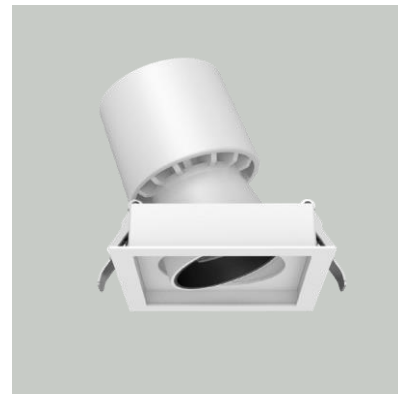

EVER-D Square