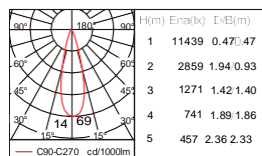

24°20 W-3000K-90CRI