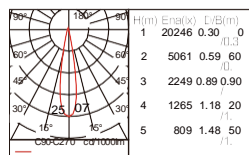

15°20 W-3000K-90CRI