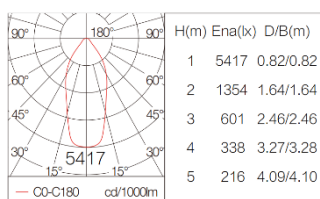

60°-3000K-CRI90