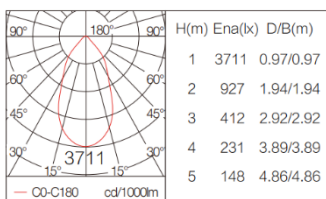

36°-3000K-CRI90