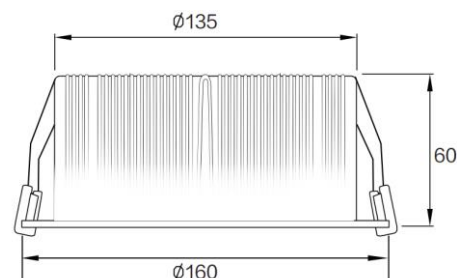

60°-3000K-CRI90