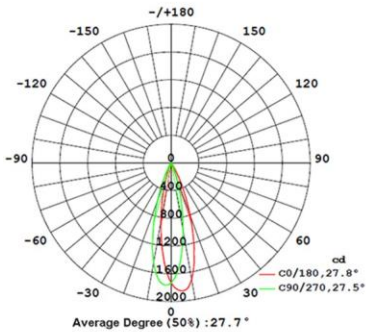

Code Composition / Composizione del codice

Model	Power	CRI RA	CCT K	Beam	Color	Cover	Dimming
LZ-12912-10	10W	90 >92 SDCM 3	30 3000	24°	WH White	Clear Frosted	On-Off DALI 0-10V
		98 >98 SDCM 3	40 4000	36°	BK Black		
			50 5000		BG Beige		

Cut out:
Ø 65mm

24°-3000K-CRI90