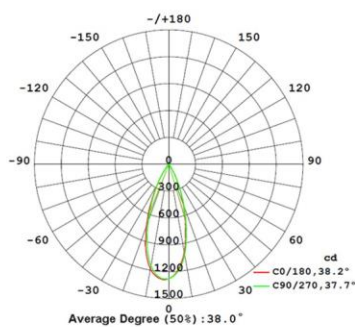

36°-3000K-CRI90