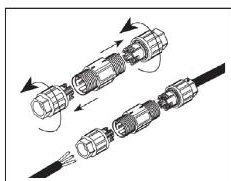

### Material Accessories

Cable galand	IP-68 copper and nickel coated
Step tempered glass/Gradino in vetro temperato	T=12MM,Loading capacity: >1330kg
Power cable/Cavo di alimentazione	0.5m H05RN-F 2x1.0mm2

Adjustable angle 1

Adjustable angle 2

One input - one output

One input - two output

We recommend using the water-proof connectors as shown above for all outdoor fixtures. Installers should prepare the appropriate main cables of suitable rating and diameter with the right IP rated connectors.