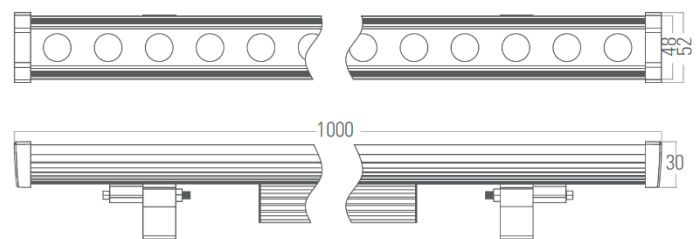

#### LZ-24612-36S

Installation / Installazione:	Surface / Superficie
Material / Materiale:	Die-Aluminum / Alluminio
Front Cover / Verniciatura:	Stainless Steel316L / Verniciatura a polvere
System power(W):	36W
Fixture lumen output(lm):	3060
System efficiency(lm/W):	85
Led driver / alimentatore	Included / Incluso
Tilt Angle / Angolo di inclinazione:	Yes

Adjustable angle 1

Adjustable angle 2

One input - one output

One input - two output

We recommend using the water-proof connectors as shown above for all outdoor fixtures. Installers should prepare the appropriate main cables of suitable rating and diameter with the right IP rated connectors.