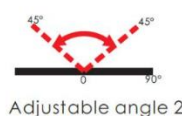

Code composition / Composizione del codice

Model	Power	CRI	RA	CCT	K	Beam °	Color	Cover	Dimming
LZ-24612	36W	90	>92	SDCM 3	30	3000	15-25-30	SS	Clear On-Off
		95	>95	SDCM 3	40	4000	20*45	Grey	Frosted DALI

Adjustable angle 2