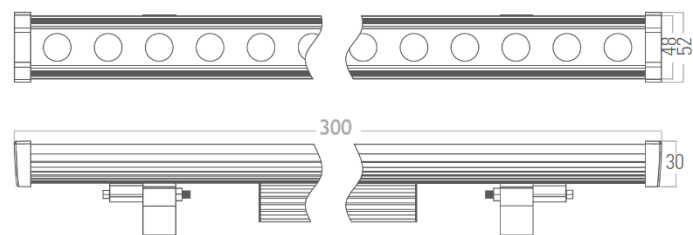

Product information

LZ-24612-8S

Installation / Installazione:	Surface / Superficie
Material / Materiale:	Die-Aluminum / Alluminio
Front Cover / Verniciatura:	Stainless Steel316L / Verniciatura a polvere
System power(W):	8W
Fixture lumen output(lm):	680
System efficiency(lm/W):	85
Led driver / alimentatore	Included / Incluso
Tilt Angle / Angolo di inclinazione:	Yes

Light source information

Led Typology / Tipo di Led:	LED CREE
Led power consumption (W)	8W
Lumen output / Flusso 3000K CRI 80 (lm):	800
Led efficiency (lm/W):	100

Material Accessories

Cable galand	IP-68 copper and nickel coated
Step tempered glass/Gradino in vetro temperato	T=12MM,Loading capacity: >1330kg
Power cable/Cavo di alimentazione	0.5m H05RN-F 2x1.0mm2

Code composition / Composizione del codice

Model	Power	CRI	RA	CCT	K	Beam °	Color	Cover	Dimming	
LZ-24612	8W	90	>92	SDCM 3	30	3000	15-25-30	SS	Clear	On-Off
		95	>95	SDCM 3	40	4000	20*45	Grey	Frosted	DALI

One input - one output

One input - two output

We recommend using the water-proof connectors as shown above for all outdoor fixtures. Installers should prepare the appropriate main cables of suitable rating and diameter with the right IP rated connectors.