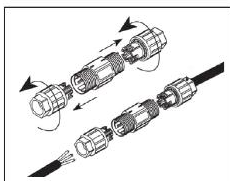

Product information

LZ-24612-8S

Installation / Installazione:	Surface / Superficie
Material / Materiale:	Die-Aluminum / Alluminio
Front Cover / Verniciatura:	Stainless Steel316L / Verniciatura a polvere
System power(W):	8W
Fixture lumen output(lm):	680
System efficiency(lm/W):	85
Led driver / alimentatore	Included / Incluso
Tilt Angle / Angolo di inclinazione:	Yes

Light source information

Led Typology / Tipo di Led:	LED CREE
Led power consumption (W)	8W
Lumen output / Flusso 3000K CRI 80 (lm):	800
Led efficiency (lm/W):	100

Material Accessories

Cable galand	IP-68 copper and nickel coated
Step tempered glass/Gradino in vetro temperato	T=12MM,Loading capacity: >1330kg
Power cable/Cavo di alimentazione	0.5m H05RN-F 2x1.0mm2

One input - one output

One input - two output

We recommend using the water-proof connectors as shown above for all outdoor fixtures. Installers should prepare the appropriate main cables of suitable rating and diameter with the right IP rated connectors.