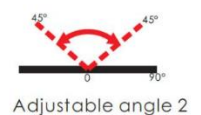

Code composition / Composizione del codice

Model	Power	CRI	RA	CCT	K	Beam °	Color	Cover	Dimming	
LZ-24612	8W	90	>92	SDCM 3	30	3000	15-25-30	SS	Clear	On-Off
		95	>95	SDCM 3	40	4000	20*45	Grey	Frosted	DALI

One input - one output